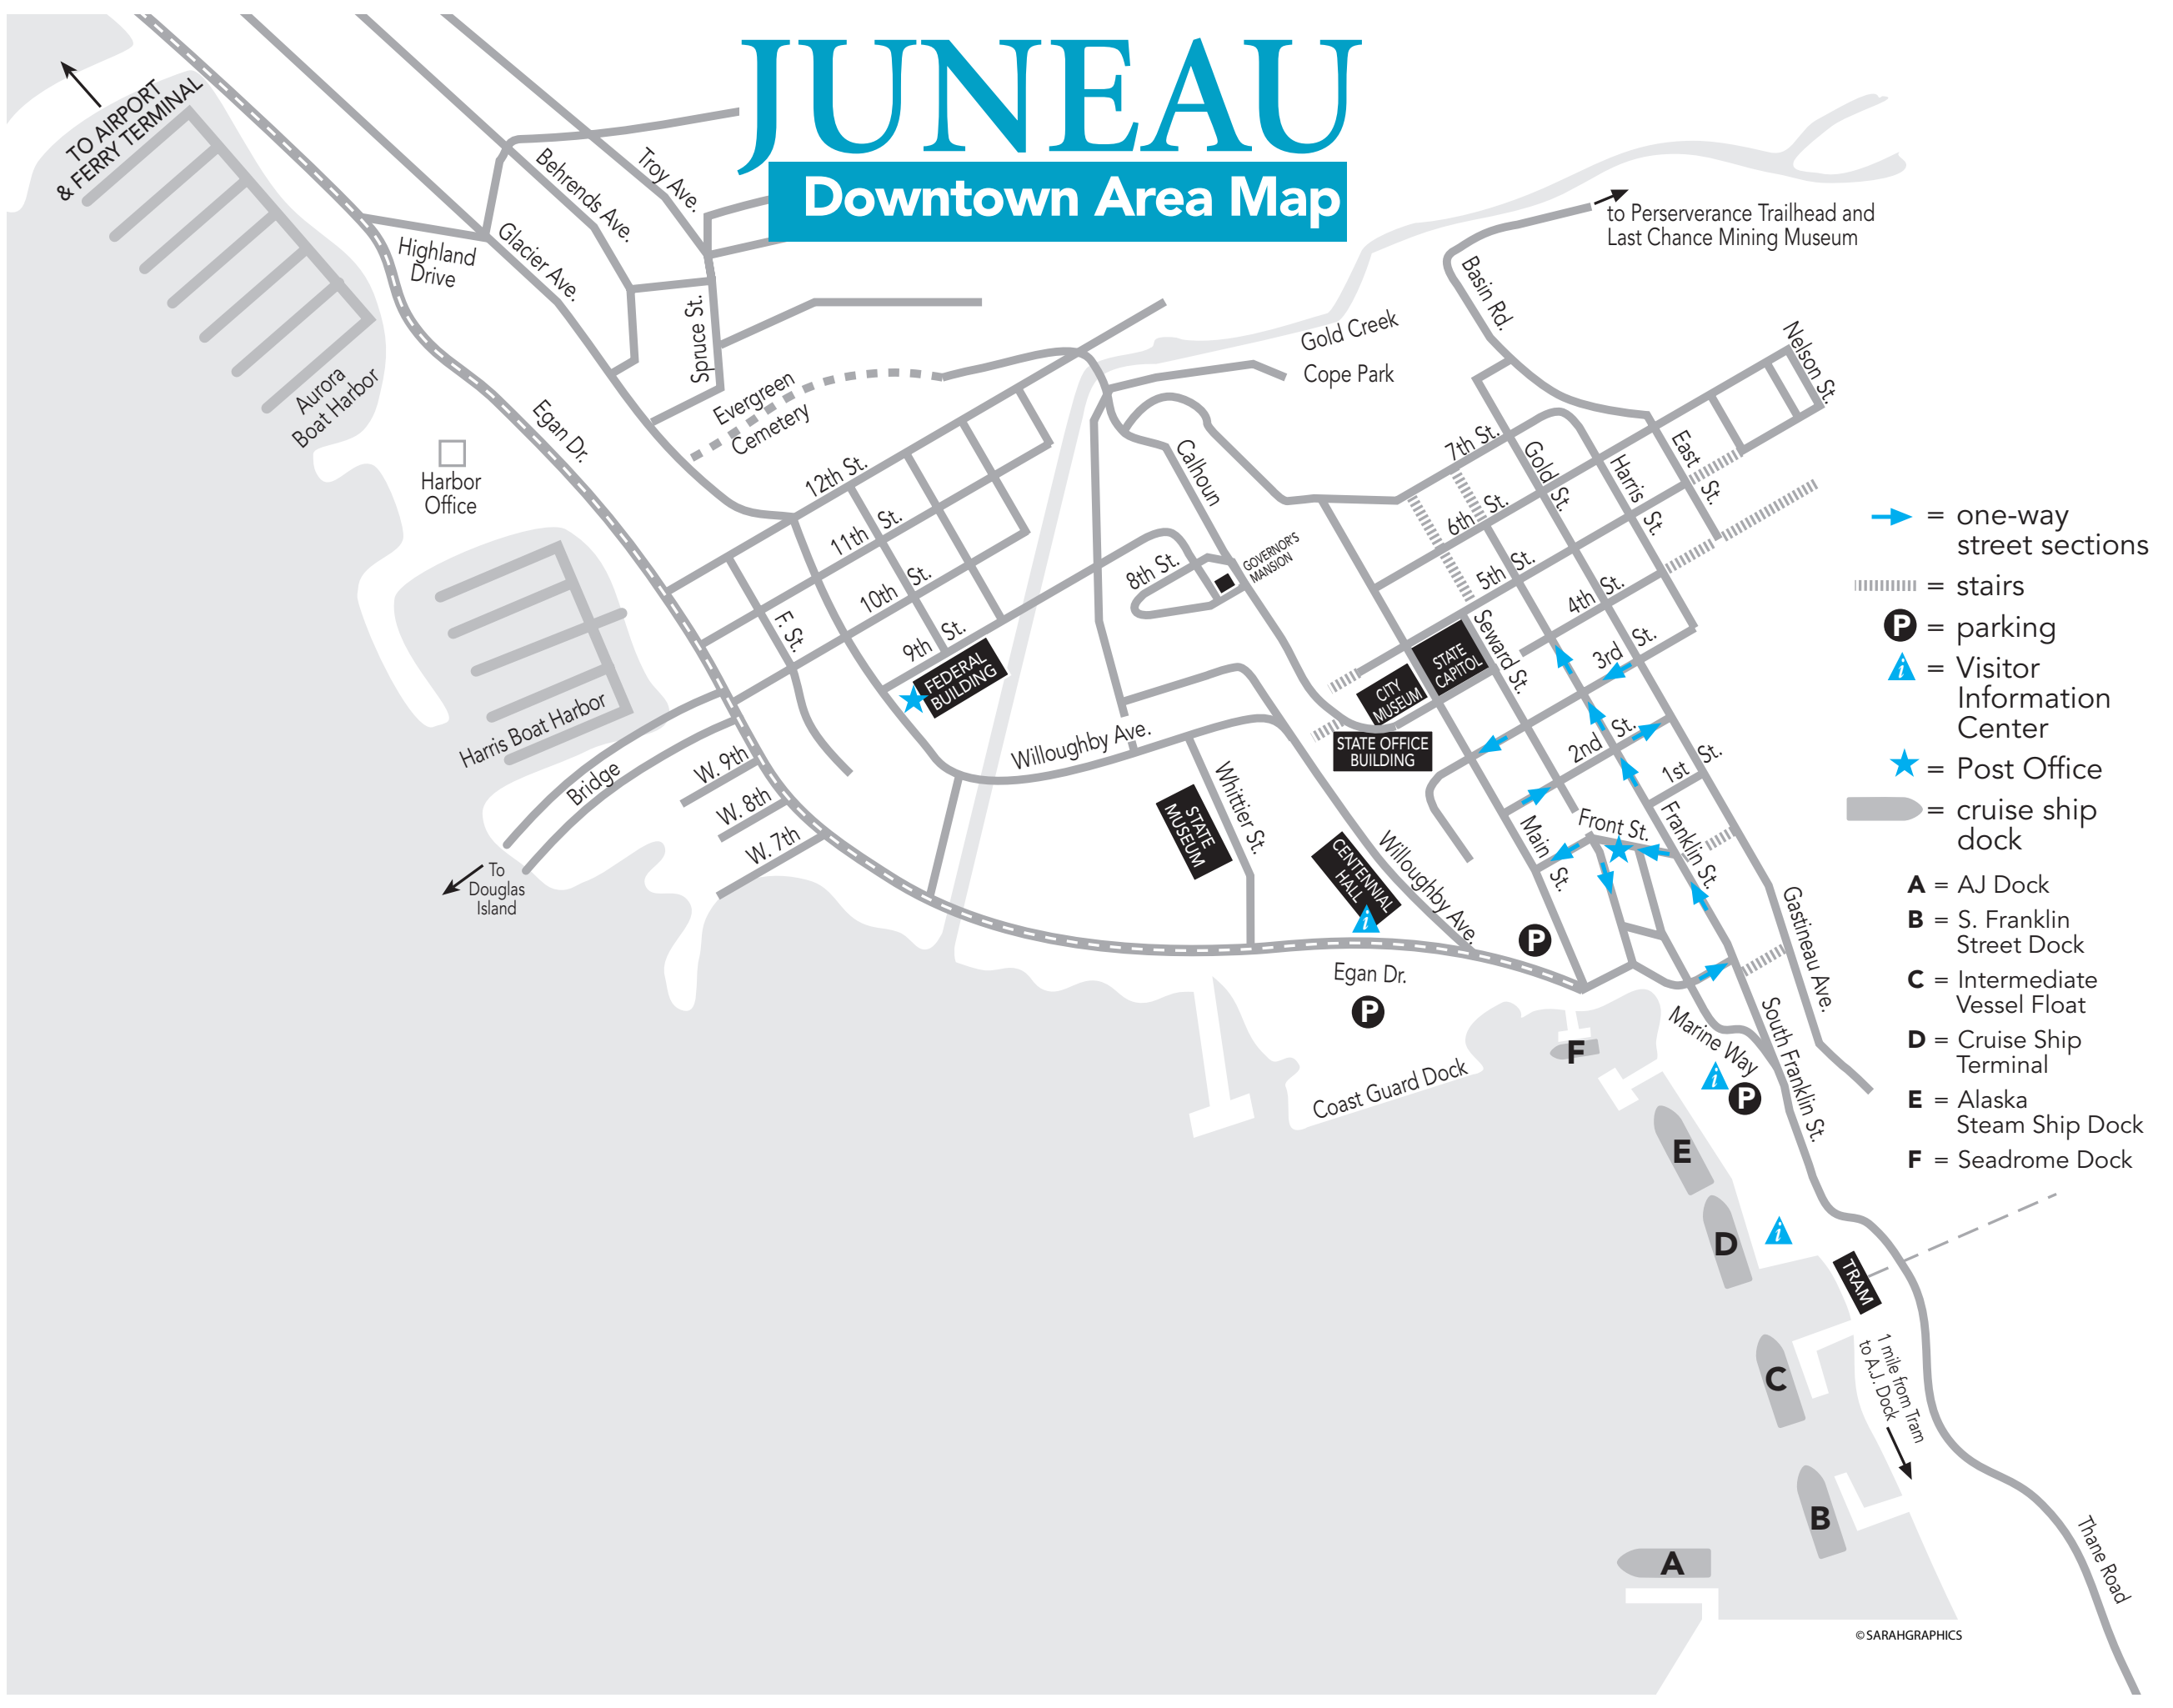

JUNEAU

Downtown Area Map

-  = one-way street sections
-  = stairs
-  = parking
-  = Visitor Information Center
-  = Post Office
-  = cruise ship dock
- A** = AJ Dock
- B** = S. Franklin Street Dock
- C** = Intermediate Vessel Float
- D** = Cruise Ship Terminal
- E** = Alaska Steam Ship Dock
- F** = Seadrome Dock